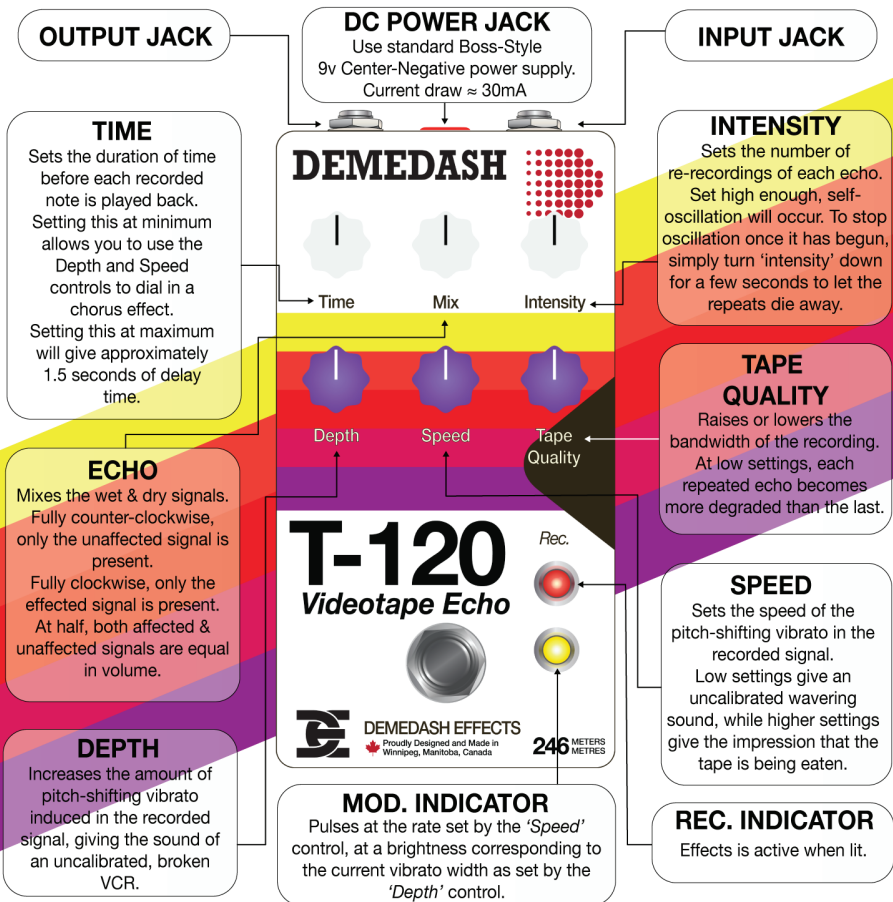

T-120 VIDEOTAPE ECHO

Control Panel Overview & User's Manual

DEMEDASH EFFECTS

PROUDLY BUILT BY HAND IN
WINNIPEG, MANITOBA, CANADA

DEMEDASH EFFECTS

PROUDLY BUILT BY HAND IN
WINNIPEG, MANITOBA, CANADA

THANK YOU FOR YOUR
PURCHASE OF THE T-120
VIDEOTAPE ECHO.

THIS UNIT IS INTENDED TO
GIVE YOU THE SOUND OF A
POORLY AGED, BARGAIN BIN
BLANK VHS VIDEO CASSETTE
THAT WAS USED AT SOME
POINT IN THE EARLY 90'S
TO RECORD A WEDDING OR
HOME MOVIE.

THIS IS THE SOUND OF
THAT TAPE, NOW RECOVERED
FROM STORAGE AND
INSERTED INTO AN EQUALLY
OLD AND DECREPIT VCR.

THIS IS THE SOUND OF
THAT TAPE - STRETCHED,
WORN, AND AS CHEAP AS
THEY CAME, BEING MOVED
ALONG BY HARDENED RUBBER
BELTS OVER AN INTRICATE
MECHANICAL SYSTEM THAT
WENT OUT OF CALIBRATION
DECADES AGO.

REFER TO THE INFORMATION
ON THE REVERSE SIDE OF
THIS SHEET WITH REGARDS
TO THE CONTROLS ON THIS
PEDAL AND HOW THEY MAY
BE USED TO REDUCE YOUR
SIGNAL QUALITY WHILE
IMPROVING YOUR OVERALL
QUALITY OF LIFE.

REGARDS,
STEVE DEMEDASH
DEMEDASH EFFECTS.

BUILD #: _____

NOTES: _____

T-120 VIDEOTAPE ECHO